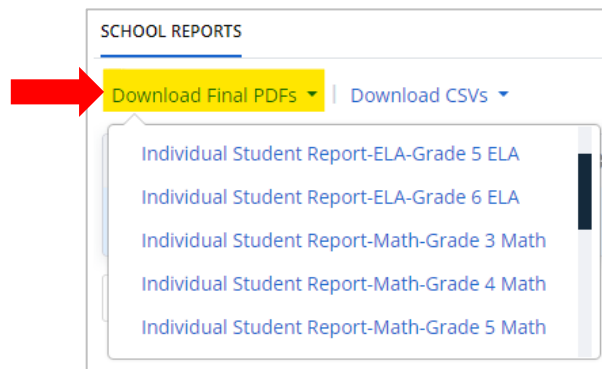

To locate Spring reports, locate Spring under Administration, then select the desired year under Academic Year.

After selecting year, Download Final PDFs and Download CSVs tabs will auto populate.

Academic Year	Administration	Test Type	Last Updated	Date Range	Org Name
☐ 21-22	ELA/Literacy Interim 1	BIE_INT	8/3/2022 02:19	09/28/2021 00:00:00 - 12/31/2021 00:00:00	Aneth Community School
☐ 21-22	ELA/Literacy Interim 2	BIE_INT	8/3/2022 02:19	02/01/2022 00:00:00 - 03/31/2022 00:00:00	Aneth Community School
☐ 21-22	Math Interim 1	BIE_INT	8/3/2022 02:20	10/01/2021 00:00:00 - 01/31/2022 00:00:00	Aneth Community School
☐ 21-22	Math Interim 2	BIE_INT	8/3/2022 02:04	12/01/2021 00:00:00 - 03/03/2022 00:00:00	Aneth Community School
☐ 21-22	Math Interim 3	BIE_INT	8/3/2022 02:21	02/01/2022 00:00:00 - 05/02/2022 00:00:00	Aneth Community School
☐ 20-21	Spring 2021	BIE_SUM	10/5/2021 20:36	03/22/2021 00:00:00 - 08/15/2021 00:00:00	Aneth Community School
☒ 21-22	Spring 2022	BIE_SUM	7/26/2022 23:17	03/21/2022 00:00:00 - 06/20/2022 00:00:00	Aneth Community School

Select the Download Final PDFs tab to view all Summative reports in PDF format.