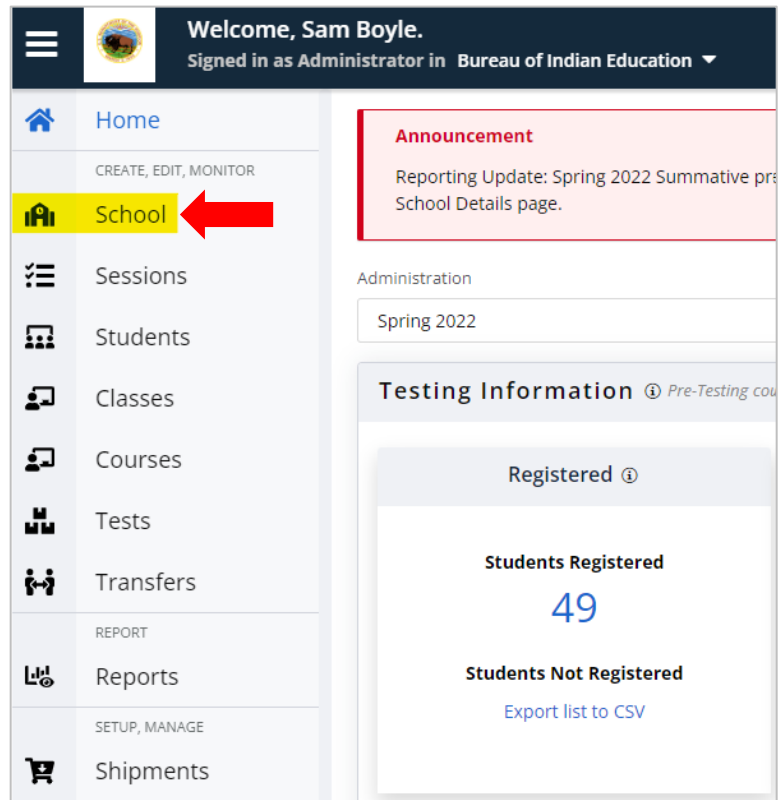

# Accessing BIE Spring Summative Reports in Pearson Access

To access reports for the Spring Summative ELA and Mathematics assessments, log into Pearson Access and select School.

After selecting School, the School Details will display. At the bottom of the screen is the School Reports section.

To locate Spring reports, locate Spring under Administration, then select the desired year under Academic Year.

After selecting year, Download Final PDFs and Download CSVs tabs will auto populate.

Academic Year	Administration	Test Type	Last Updated	Date Range	Org Name
<input type="checkbox"/> 21-22	ELA/Literacy Interim 1	BIE_INT	8/3/2022 02:19	09/28/2021 00:00:00 - 12/31/2021 00:00:00	Aneth Community School
<input type="checkbox"/> 21-22	ELA/Literacy Interim 2	BIE_INT	8/3/2022 02:19	02/01/2022 00:00:00 - 03/31/2022 00:00:00	Aneth Community School
<input type="checkbox"/> 21-22	Math Interim 1	BIE_INT	8/3/2022 02:20	10/01/2021 00:00:00 - 01/31/2022 00:00:00	Aneth Community School
<input type="checkbox"/> 21-22	Math Interim 2	BIE_INT	8/3/2022 02:04	12/01/2021 00:00:00 - 03/03/2022 00:00:00	Aneth Community School
<input type="checkbox"/> 21-22	Math Interim 3	BIE_INT	8/3/2022 02:21	02/01/2022 00:00:00 - 05/02/2022 00:00:00	Aneth Community School
<input type="checkbox"/> 20-21	Spring 2021	BIE_SUM	10/5/2021 20:36	03/22/2021 00:00:00 - 08/15/2021 00:00:00	Aneth Community School
<input checked="" type="checkbox"/> 21-22	Spring 2022	BIE_SUM	7/26/2022 23:17	03/21/2022 00:00:00 - 06/20/2022 00:00:00	Aneth Community School