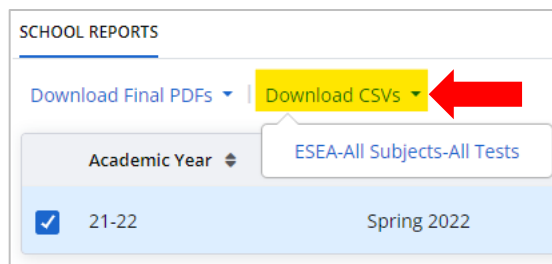

Select the Download CSVs tab to view all Summative reports in CSV format.