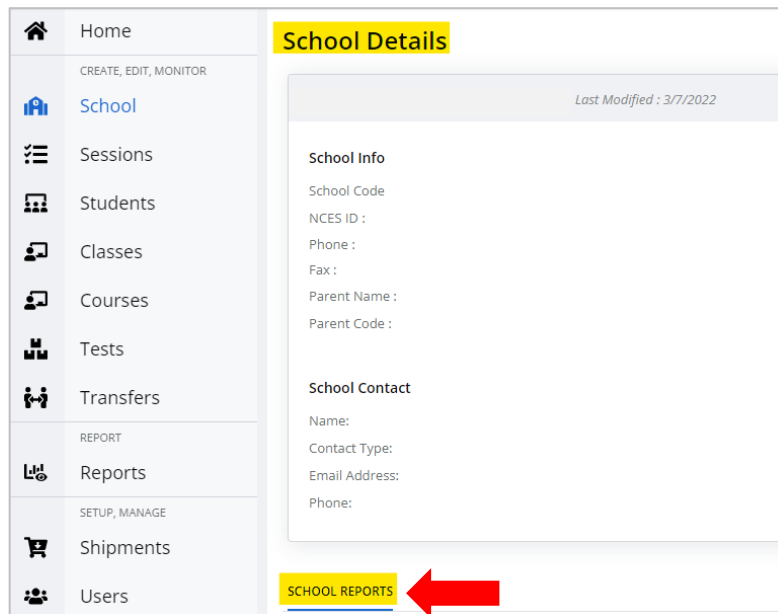

# Accessing BIE Spring Summative Reports in Pearson Access

To access reports for the Spring Summative ELA and Mathematics assessments, log into Pearson Access and select School.

After selecting School, the School Details will display. At the bottom of the screen is the School Reports section.

To locate Spring reports, locate Spring under Administration, then select the desired year under Academic Year.

After selecting year, Download Final PDFs and Download CSVs tabs will auto populate.

Academic Year	Administration	Test Type	Last Updated	Date Range	Org Name
<input type="checkbox"/> 21-22	ELA/Literacy Interim 1	BIE_INT	8/3/2022 02:19	09/28/2021 00:00:00 - 12/31/2021 00:00:00	Aneth Community School
<input type="checkbox"/> 21-22	ELA/Literacy Interim 2	BIE_INT	8/3/2022 02:19	02/01/2022 00:00:00 - 03/31/2022 00:00:00	Aneth Community School
<input type="checkbox"/> 21-22	Math Interim 1	BIE_INT	8/3/2022 02:20	10/01/2021 00:00:00 - 01/31/2022 00:00:00	Aneth Community School
<input type="checkbox"/> 21-22	Math Interim 2	BIE_INT	8/3/2022 02:04	12/01/2021 00:00:00 - 03/03/2022 00:00:00	Aneth Community School
<input type="checkbox"/> 21-22	Math Interim 3	BIE_INT	8/3/2022 02:21	02/01/2022 00:00:00 - 05/02/2022 00:00:00	Aneth Community School
<input type="checkbox"/> 20-21	Spring 2021	BIE_SUM	10/5/2021 20:36	03/22/2021 00:00:00 - 08/15/2021 00:00:00	Aneth Community School
<input checked="" type="checkbox"/> 21-22	Spring 2022	BIE_SUM	7/26/2022 23:17	03/21/2022 00:00:00 - 06/20/2022 00:00:00	Aneth Community School